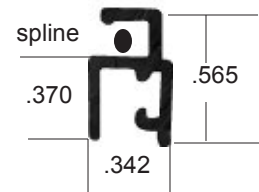

### Screen Shape - Exterior View

(Indicate one shape by checking the appropriate box)

Radius Passenger Side Slider

Radius Drivers Side Slider

Angled (template required)

Vertical

Fits Square Sliders, Square Torque Windows & Radius Torque Windows

Profile of screen extrusion