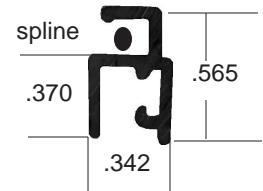

### Screen Shape - Exterior View

(Indicate one shape by checking the appropriate box)

Radius Passenger Side Slider

Radius Drivers Side Slider

Angled (template required)

Vertical

Fits Square Sliders, Square Torque Windows & Radius Torque Windows

Profile of screen extrusion