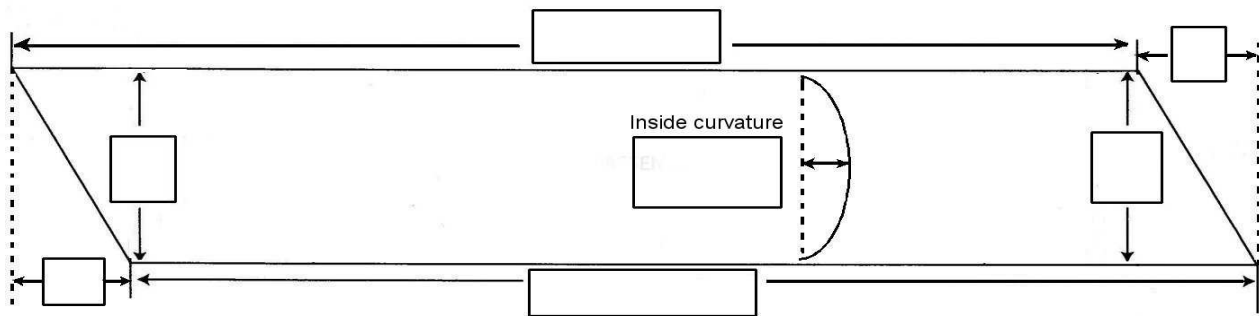

Limousine Glass Order Form

Views are outside of coach

Glass: Laminated 3/16" Super Grey (7/16" finished size) 7% LT Laminated 1/8" G2 (5/16" finished size) 15% LT Flat Tempered 1/8" G2 31% LT

Laminated 1/8" Clear (5/16" finished size) Laminated 1/8" Green (5/16" finished size) Flat Tempered 1/8" Clear Flat Tempered 1/8" Green

Angled Ends: No Yes

Radius Corners: No Yes (if yes, requires a template)

Style: Driver Passenger

Vehicle Type: _____

Qty: _____

Order Date: _____

PO #: _____

Customer #: _____

Ordered by: _____

Company Name: _____

Phone: _____

NOTE: Tempered is **NOT** available as an option with curved windows!

*LT = Light Transmittance

All Custom Product is Non-Stock and Non-Returnable