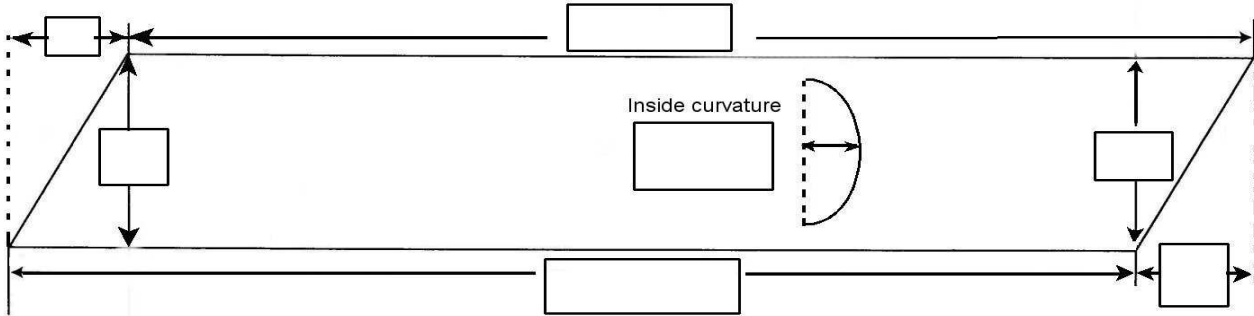

Limousine Glass Order Form

Views are outside of coach

Glass: Laminated 3/16" Super Grey (7/16" finished size) 7% LT Laminated 1/8" G2 (5/16" finished size) 15% LT Flat Tempered 1/8" G2 31% LT

Laminated 1/8" Clear (5/16" finished size) Laminated 1/8" Green (5/16" finished size) Flat Tempered 1/8" Clear Flat Tempered 1/8" Green

Angled Ends: No Yes

Radius Corners: No Yes (if yes, requires a template)

Style: Driver Passenger

Vehicle Type: _____

Qty: _____

Order Date: _____

PO #: _____

Customer #: _____

Ordered by: _____

Company Name: _____

Phone: _____

NOTE: Tempered is **NOT** available as an option with curved windows!

*LT = Light Transmittance

All Custom Product is Non-Stock and Non-Returnable